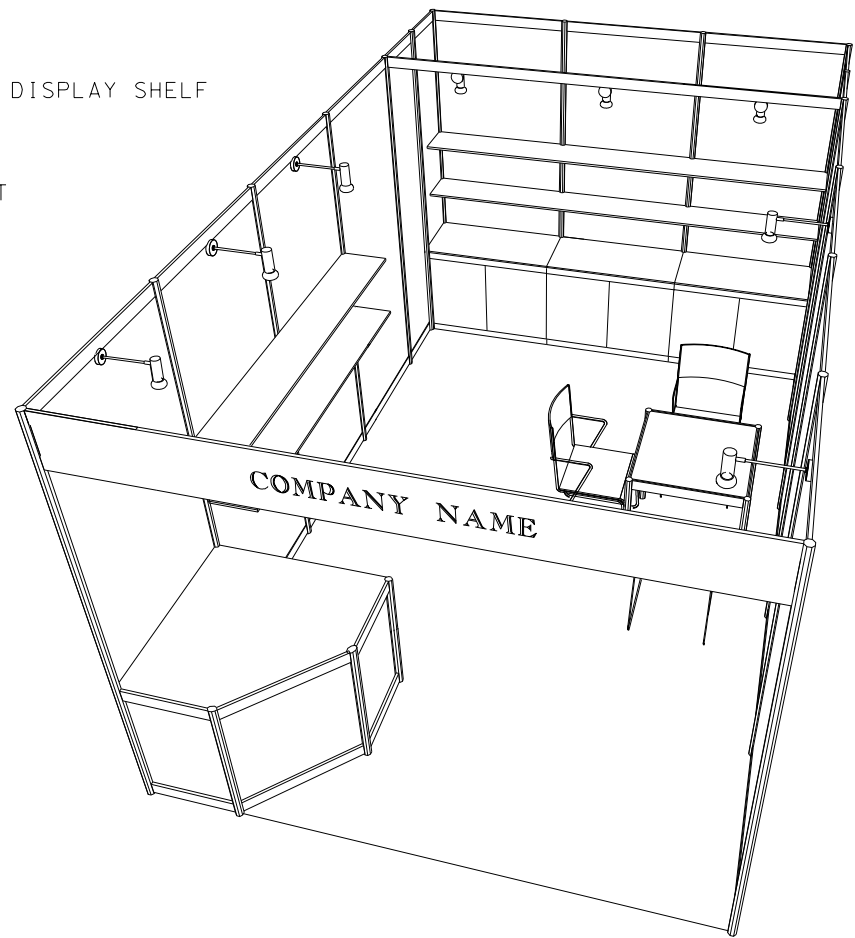

3M x 5M Standard Booth

三米乘五米標準攤位

PLAN

PERSPECTIVE

ELEVATION

BOOTH SPECIFICATIONS		QTY.
	1000W x 500D x 750H LOCKABLE CABINET	3
	3000W x 300D WOODEN DISPLAY SHELF	2
	2000W x 300D WOODEN DISPLAY SHELF	2
	DISPLAY PLATFORM	1
	13W LED LAMP SPOTLIGHT (YELLOW LIGHT)	3
	13W LED LAMP LONGARMED SPOTLIGHT (YELLOW LIGHT)	5
	800W SOCKET	1
	700W x 700D x 750H MEETING TABLE	1
	BLACK LEATHER CHAIR	3
	CEILING BEAM	3M
	RUBBISH BIN & CARPET (15sqm.)	

*The Hong Kong Trade Development Council reserves the right to change the configuration if necessary.

*如有需要，香港貿易發展局有權更改攤位結構。