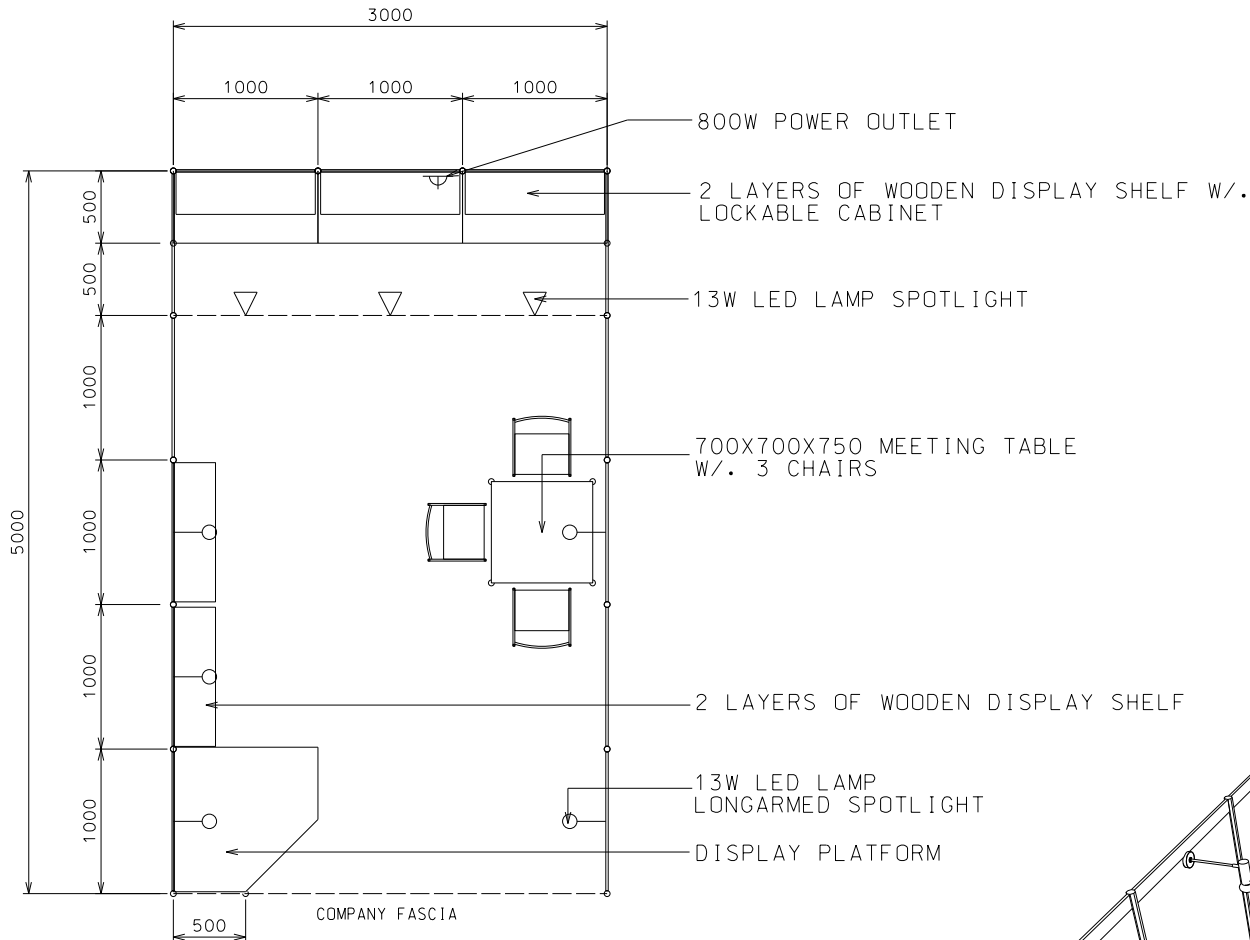

3M x 5M Standard Booth

三米乘五米標準攤位

PLAN

PERSPECTIVE

ELEVATION

BOOTH SPECIFICATIONS		QTY.
	1000W x 500D x 750H LOCKABLE CABINET	3
	3000W x 300D WOODEN DISPLAY SHELF	2
	2000W x 300D WOODEN DISPLAY SHELF	2
	DISPLAY PLATFORM	1
	13W LED LAMP SPOTLIGHT (YELLOW LIGHT)	3
	13W LED LAMP LONGARMED SPOTLIGHT (YELLOW LIGHT)	5
	800W SOCKET	1
	700W x 700D x 750H MEETING TABLE	1
	BLACK LEATHER CHAIR	3
	CEILING BEAM	3M
	RUBBISH BIN & CARPET (15sqm.)	