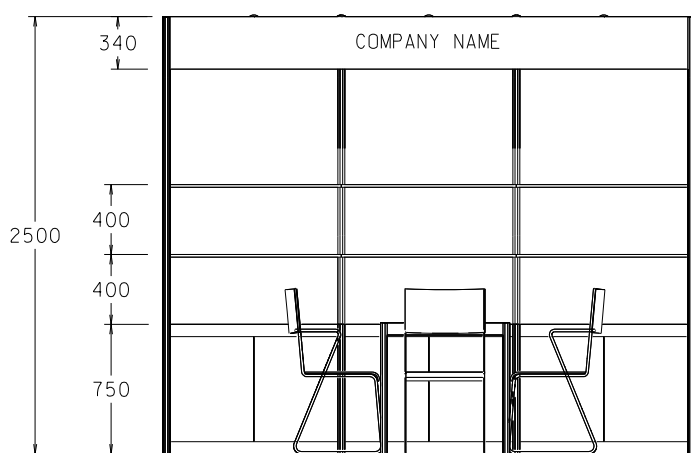

3M x 3M Standard Booth

三米乘三米標準攤位

PLAN

PERSPECTIVE

ELEVATION

BOOTH SPECIFICATIONS		QTY.
	1000W x 500D x 750H LOCKABLE CABINET	3
	3000W x 300D WOODEN DISPLAY SHELF	2
	13W LED LAMP SPOTLIGHT (YELLOW LIGHT)	3
	13W LED LAMP LONGARMED SPOTLIGHT (YELLOW LIGHT)	2
	800W SOCKET	1
	700W x 700D x 750H MEETING TABLE	1
	BLACK LEATHER CHAIR	3
	CEILING BEAM	3M
	RUBBISH BIN & CARPET (9sqm.)	

*The Hong Kong Trade Development Council reserves the right to change the configuration if necessary.

*如有需要，香港貿易發展局有權更改攤位結構。