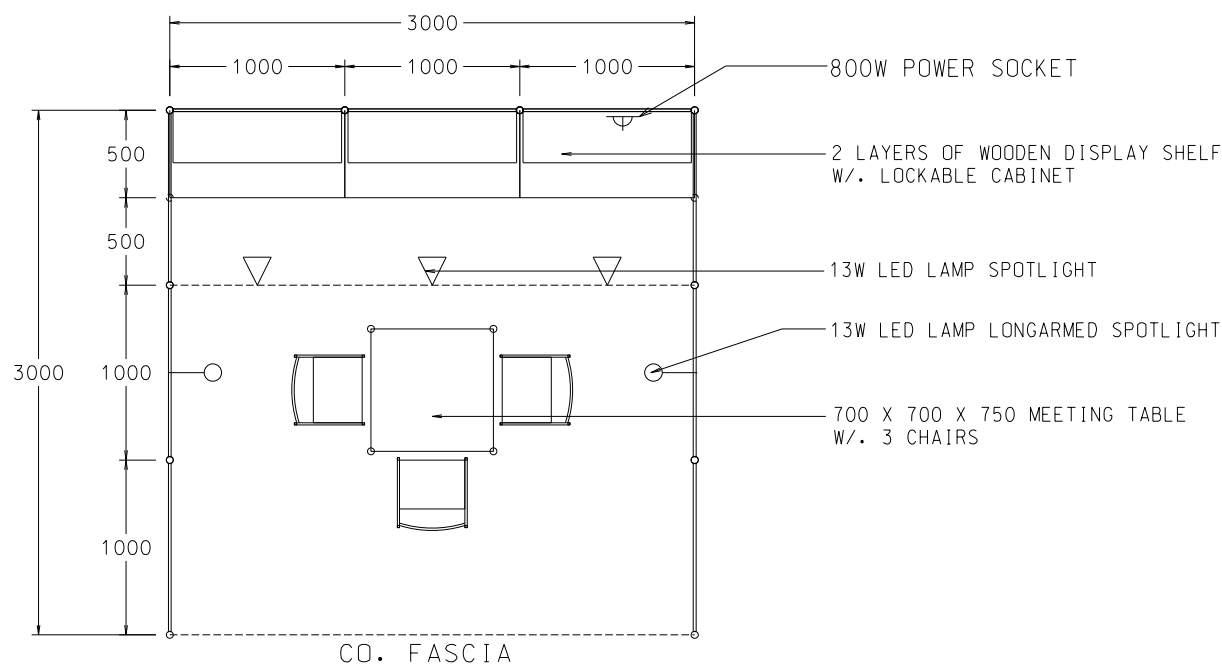

3M x 3M Standard Booth

三米乘三米標準攤位

PLAN

PERSPECTIVE

ELEVATION

BOOTH SPECIFICATIONS		QTY.
	1000W x 500D x 750H LOCKABLE CABINET	3
	3000W x 300D WOODEN DISPLAY SHELF	2
	13W LED LAMP SPOTLIGHT (YELLOW LIGHT)	3
	13W LED LAMP LONGARMED SPOTLIGHT (YELLOW LIGHT)	2
	800W SOCKET	1
	700W x 700D x 750H MEETING TABLE	1
	BLACK LEATHER CHAIR	3
	CEILING BEAM	3M
	RUBBISH BIN & CARPET (9sqm.)	