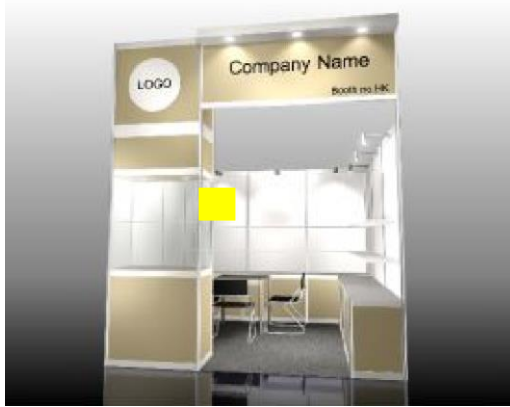

Scan2Match QR Code Illustration / Recommended Placement

Date
Oct 2023

Standard Booth

- Material:
 - 5mm Foamboard, with a clip can open 8mm both sides
 - **OR**
 - 5mm Foamboard, with double-sided and removable tape at the back's top and bottom
- Size: 210 x 210mm
- Recommended Placement: 1850mmH on the Left & Corner Poles / Structures, facing the main aisle(s)

OR

Custom-built Participation (a.k.a. Raw Space)

- Material: 5mm Foamboard, with double-sided and removable tape at the back's top and bottom
- Size: 210 x 210mm
- Recommended Placement: 1850mmH eye-level, facing the main aisle(s), and/or at the main entrance, reception table

Deluxe C

Deluxe B

Deluxe D

DISPLAY SHOWCASE w/
2 x 30w HALOGEN TRACK LIGHT

Recommended Placement (Deluxe Booth)

Not Drawn to Scale

Deluxe E

Deluxe F

Recommended Placement (Premium Booth)

Premium A

Premium C

Premium B

Premium D

Not Drawn to Scale

Recommended Placement (Start Up Booth)

Not Drawn to Scale
Booth Layout for ref only