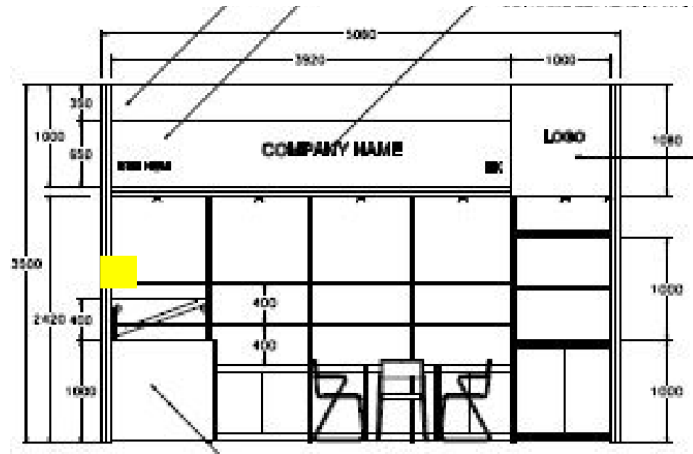

Scan2Match QR Code Illustration / Recommended Placement

Date
Oct 2023

Standard Booth

- Material:
 - 5mm Foamboard, with a clip can open 8mm both sides
 - **OR**
 - 5mm Foamboard, with double-sided and removable tape at the back's top and bottom
- Size: 210 x 210mm
- Recommended Placement: 1850mmH on the Left & Corner Poles / Structures, facing the main aisle(s)

OR

Custom-built Participation (a.k.a. Raw Space)

- Material: 5mm Foamboard, with double-sided and removable tape at the back's top and bottom
- Size: 210 x 210mm
- Recommended Placement: 1850mmH eye-level, facing the main aisle(s), and/or at the main entrance, reception table

Deluxe C

Deluxe B

Deluxe D

DISPLAY SHOWCASE w/
2 x 30w HALOGEN TRACK LIGHT

Recommended Placement (Deluxe Booth)

Not Drawn to Scale

Deluxe E

Deluxe F

Recommended Placement (Premium Booth)

Premium A

Premium C

Premium B

Premium D

Not Drawn to Scale

Recommended Placement (Start Up Booth)

Not Drawn to Scale
Booth Layout for ref only