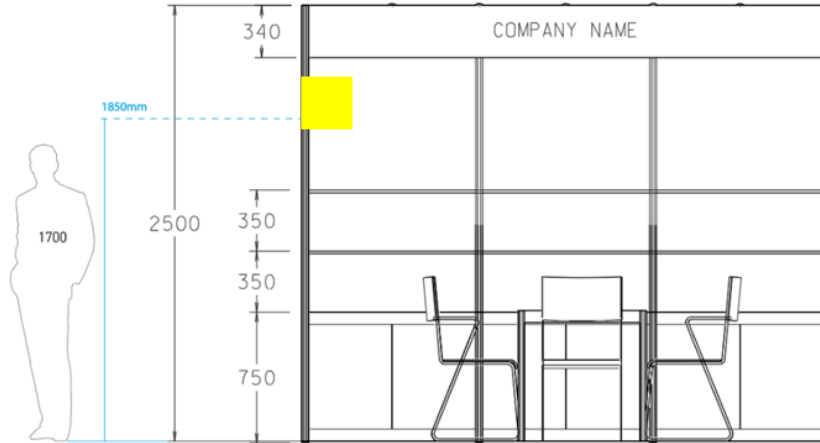

Scan2Match QR Code Illustration / Recommended Placement

Date
Oct 2023

Standard Booth

- Material:
 - 5mm Foamboard, with a clip can open 8mm both sides
 - **OR**
 - 5mm Foamboard, with double-sided and removable tape at the back's top and bottom
- Size: 210 x 210mm
- Recommended Placement: 1850mmH on the Left & Corner Poles / Structures, facing the main aisle(s)

OR

Custom-built Participation (a.k.a. Raw Space)

- Material: 5mm Foamboard, with double-sided and removable tape at the back's top and bottom
- Size: 210 x 210mm
- Recommended Placement: 1850mmH eye-level, facing the main aisle(s), and/or at the main entrance, reception table

Placement (Standard Booth)

- Eye level (1850mmH) on the Left Pole and/or Corner Pole

FOAMBOARD ON STANDARD TRADE BOOTH 3X3

Not Drawn to Scale

Recommended Placement (Deluxe Booth)

Not Drawn to Scale

Deluxe A

Deluxe C

Deluxe B

Deluxe D

DISPLAY SHOWCASE w/
2 x 30w HALOGEN TRACK LIGHT

Recommended Placement (Deluxe Booth)

Not Drawn to Scale

Deluxe E

Deluxe F