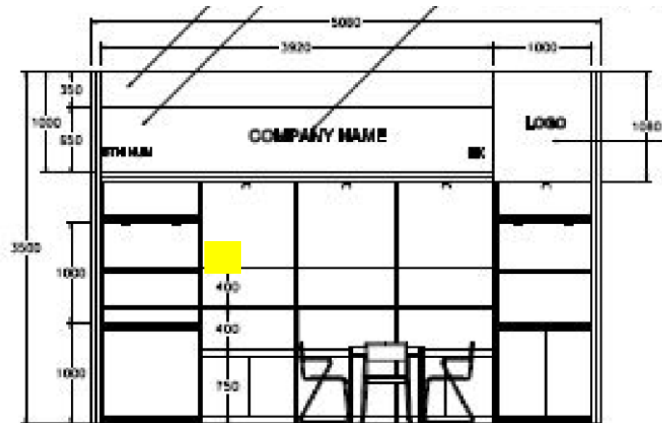

Scan2Match QR Code Illustration / Recommended Placement

Date
Oct 2023

Standard Booth

- Material:
 - 5mm Foamboard, with a clip can open 8mm both sides
 - **OR**
 - 5mm Foamboard, with double-sided and removable tape at the back's top and bottom
- Size: 210 x 210mm
- Recommended Placement: 1850mmH on the Left & Corner Poles / Structures, facing the main aisle(s)

OR

Custom-built Participation (a.k.a. Raw Space)

- Material: 5mm Foamboard, with double-sided and removable tape at the back's top and bottom
- Size: 210 x 210mm
- Recommended Placement: 1850mmH eye-level, facing the main aisle(s), and/or at the main entrance, reception table

Deluxe C

Deluxe B

Deluxe D

DISPLAY SHOWCASE w/
2 x 30w HALOGEN TRACK LIGHT

Recommended Placement (Deluxe Booth)

Not Drawn to Scale

Deluxe E

Deluxe F

Recommended Placement (Premium Booth)

Premium A

Premium C

Premium B

Premium D

Not Drawn to Scale

Recommended Placement (Start Up Booth)

Not Drawn to Scale
Booth Layout for ref only