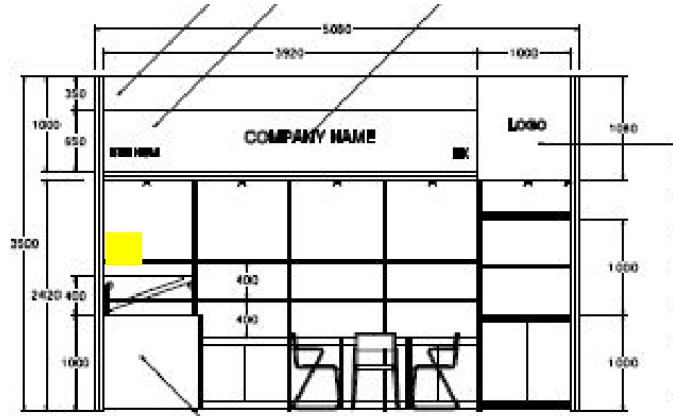

Scan2Match QR Code Illustration / Recommended Placement

Date
Oct 2023

Standard Booth

- Material:
 - 5mm Foamboard, with a clip can open 8mm both sides
 - **OR**
 - 5mm Foamboard, with double-sided and removable tape at the back's top and bottom
- Size: 210 x 210mm
- Recommended Placement: 1850mmH on the Left & Corner Poles / Structures, facing the main aisle(s)

OR

Custom-built Participation (a.k.a. Raw Space)

- Material: 5mm Foamboard, with double-sided and removable tape at the back's top and bottom
- Size: 210 x 210mm
- Recommended Placement: 1850mmH eye-level, facing the main aisle(s), and/or at the main entrance, reception table

Placement (Standard Booth)

- Eye level (1850mmH) on the Left Pole and/or Corner Pole

FOAMBOARD ON STANDARD TRADE BOOTH 3X3

Not Drawn to Scale

Recommended Placement (Deluxe Booth)

Not Drawn to Scale

Deluxe A

Deluxe C

Deluxe B

Deluxe D

DISPLAY SHOWCASE w/
2 x 30w HALOGEN TRACK LIGHT

Recommended Placement (Deluxe Booth)

Not Drawn to Scale

Deluxe E

Deluxe F