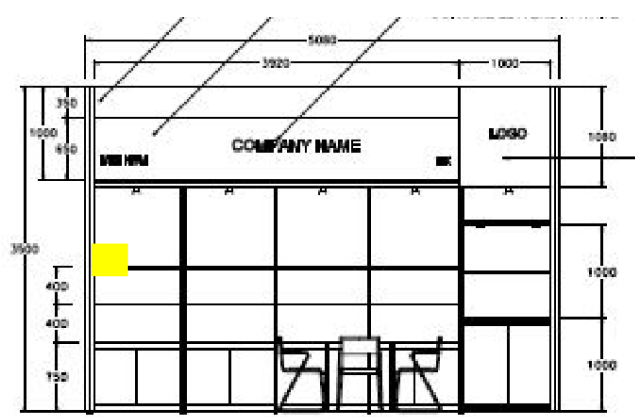

Scan2Match QR Code Illustration / Recommended Placement

Date
Oct 2023

Standard Booth

- Material:
 - 5mm Foamboard, with a clip can open 8mm both sides
 - **OR**
 - 5mm Foamboard, with double-sided and removable tape at the back's top and bottom
- Size: 210 x 210mm
- Recommended Placement: 1850mmH on the Left & Corner Poles / Structures, facing the main aisle(s)

OR

Custom-built Participation (a.k.a. Raw Space)

- Material: 5mm Foamboard, with double-sided and removable tape at the back's top and bottom
- Size: 210 x 210mm
- Recommended Placement: 1850mmH eye-level, facing the main aisle(s), and/or at the main entrance, reception table

Placement (Standard Booth)

- Eye level (1850mmH) on the Left Pole and/or Corner Pole

FOAMBOARD ON STANDARD TRADE BOOTH 3X3

Not Drawn to Scale

Recommended Placement (Deluxe Booth)

Not Drawn to Scale

Deluxe A

Deluxe C

Deluxe B

Deluxe D

DISPLAY SHOWCASE w/
2 x 30w HALOGEN TRACK LIGHT

Recommended Placement (Deluxe Booth)

Not Drawn to Scale

Deluxe E

Deluxe F