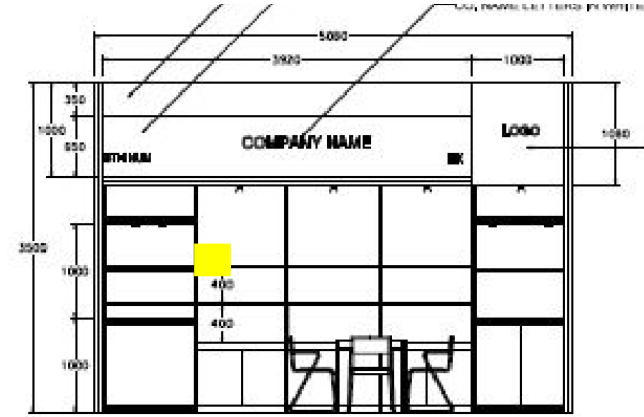

Scan2Match QR Code Illustration / Recommended Placement

Date
Oct 2023

Standard Booth

- Material:
 - 5mm Foamboard, with a clip can open 8mm both sides
 - **OR**
 - 5mm Foamboard, with double-sided and removable tape at the back's top and bottom
- Size: 210 x 210mm
- Recommended Placement: 1850mmH on the Left & Corner Poles / Structures, facing the main aisle(s)

OR

Custom-built Participation (a.k.a. Raw Space)

- Material: 5mm Foamboard, with double-sided and removable tape at the back's top and bottom
- Size: 210 x 210mm
- Recommended Placement: 1850mmH eye-level, facing the main aisle(s), and/or at the main entrance, reception table

Placement (Standard Booth)

- Eye level (1850mmH) on the Left Pole and/or Corner Pole

FOAMBOARD ON STANDARD TRADE BOOTH 3X3

Not Drawn to Scale

Recommended Placement (Deluxe Booth)

Not Drawn to Scale

Deluxe A

Deluxe C

Deluxe B

Deluxe D

DISPLAY SHOWCASE w/
2 x 30w HALOGEN TRACK LIGHT

Recommended Placement (Deluxe Booth)

Not Drawn to Scale

Deluxe E

Deluxe F