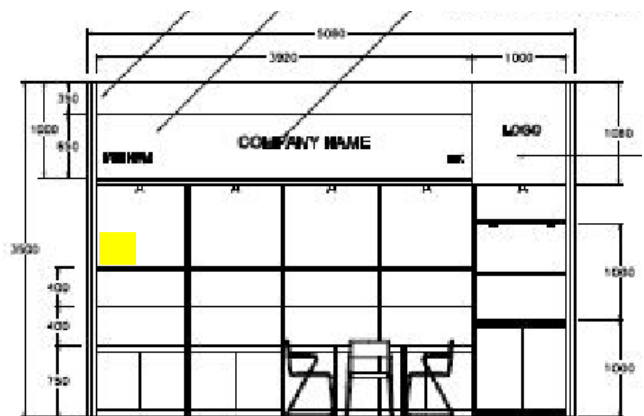

Scan2Match QR Code Illustration / Recommended Placement

Date
Oct 2023

Standard Booth

- Material:
 - 5mm Foamboard, with a clip can open 8mm both sides
 - **OR**
 - 5mm Foamboard, with double-sided and removable tape at the back's top and bottom
- Size: 210 x 210mm
- Recommended Placement: 1850mmH on the Left & Corner Poles / Structures, facing the main aisle(s)

OR

Custom-built Participation (a.k.a. Raw Space)

- Material: 5mm Foamboard, with double-sided and removable tape at the back's top and bottom
- Size: 210 x 210mm
- Recommended Placement: 1850mmH eye-level, facing the main aisle(s), and/or at the main entrance, reception table

Placement (Standard Booth)

- Eye level (1850mmH) on the Left Pole and/or Corner Pole

FOAMBOARD ON STANDARD TRADE BOOTH 3X3

Not Drawn to Scale

Recommended Placement (Deluxe Booth)

Not Drawn to Scale

Deluxe A

Deluxe C

Deluxe B

Deluxe D

DISPLAY SHOWCASE w/
2 x 30w HALOGEN TRACK LIGHT

Recommended Placement (Deluxe Booth)

Not Drawn to Scale

Deluxe E

Deluxe F