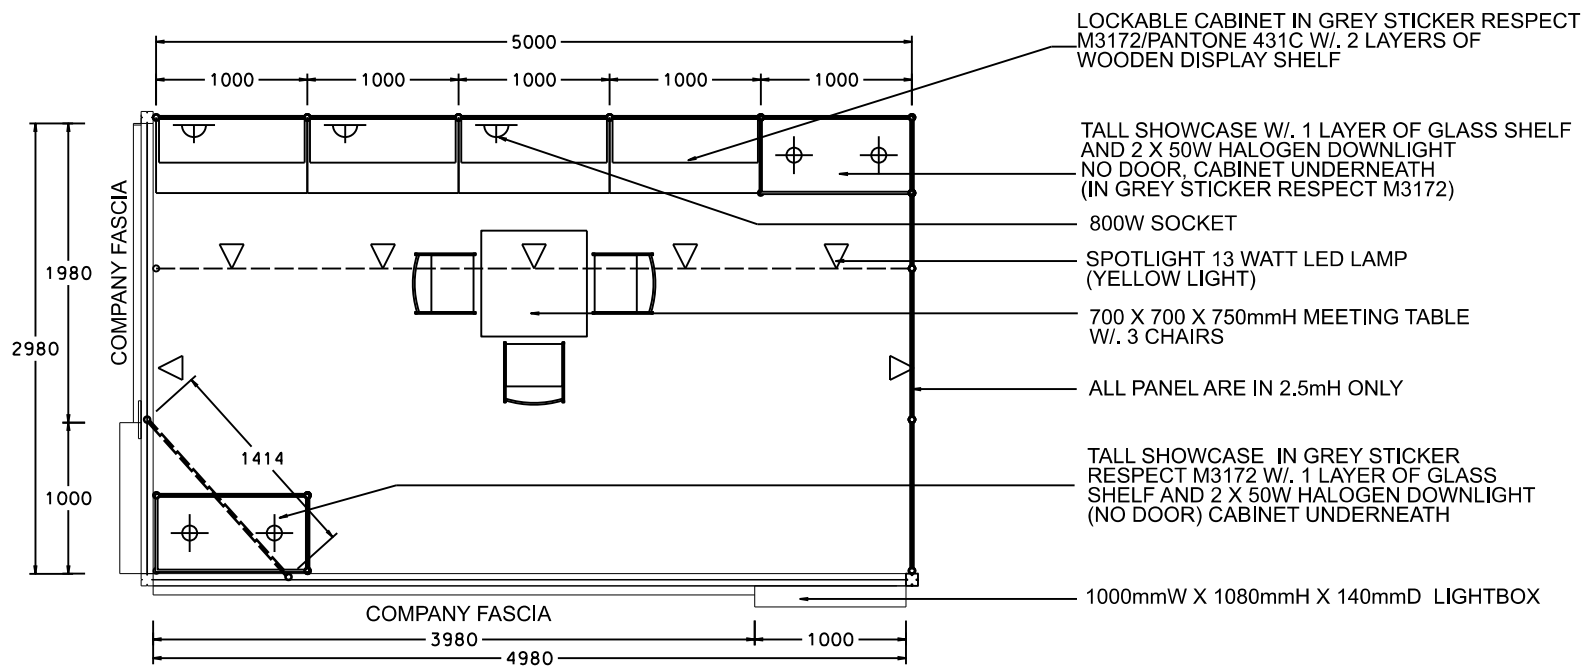

OPTION F (TALL SHOWCASE - GREY)

5M x 3M Hall of Fame Booth (Left Corner)

五米乘三米品牌薈萃廊特級攤位 (左邊角位)

CONCEALED LIGHT TROUGH TO HIGHLIGHT COMPANY FASCIA (IN GREY STICKER RESPECT M3172/PANTONE 431C)

TALL SHOWCASE IN GREY STICKER RESPECT M3172 W/ 1 LAYER OF GLASS SHELF AND 2 X 50W HALOGEN DOWNLIGHT (NO DOOR) CABINET UNDERNEATH

STICKER RESPECT M3172 /PANTONE 431C (GREY COLOR)

FASCIA BACKGROUND IN LIGHT GREY COLOUR, OR074,PANTONE:COOLGREY 7

CO. NAME LETTERS IN WHITE

BOOTH SPECIFICATIONS		QTY.
	LOCKABLE CABINET 1000W x 500D x 750H mm	4
	WOODEN DISPLAY SHELF FLAT (3000W X 300D mm)	2
	WOODEN DISPLAY SHELF FLAT (1000W X 300D mm)	2
	TALL SHOWCASE W/ 1 LAYER OF GLASS SHELF AND 2 X 50W HALOGEN DOWNLIGHT (NO GLASS DOOR), CABINET UNDERNEATH	2
	800W SOCKET	3
	SPOTLIGHT 13 WATT LED LAMP (YELLOW LIGHT)	7
	700W x 700D x 750H mm MEETING TABLE	1
	BLACK LEATHER CHAIR	3
	CEILING BEAM	5M
	RUBBISH BIN & CARPET (15sqm.)	