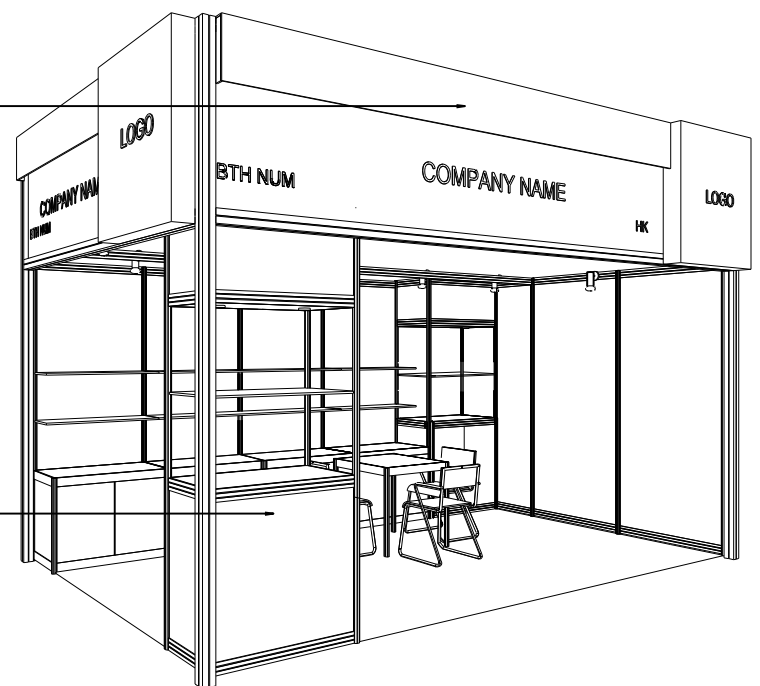

OPTION F (TALL SHOWCASE - GREY)

5M x 3M Hall of Fame Booth (Left Corner)

五米乘三米品牌薈萃廊特級攤位 (左邊角位)

CONCEALED LIGHT TROUGH TO HIGHLIGHT COMPANY FASCIA (IN GREY STICKER RESPECT M3172/PANTONE 431C)

TALL SHOWCASE IN GREY STICKER RESPECT M3172 W/ 1 LAYER OF GLASS SHELF AND 2 X 50W HALOGEN DOWNLIGHT (NO DOOR) CABINET UNDERNEATH

STICKER RESPECT M3172 /PANTONE 431C (GREY COLOR)

FASCIA BACKGROUND IN LIGHT GREY COLOUR, OR074,PANTONE:COOLGREY 7

CO. NAME LETTERS IN WHITE

BOOTH SPECIFICATIONS		QTY.
	LOCKABLE CABINET 1000W x 500D x 750H mm	4
	WOODEN DISPLAY SHELF FLAT (3000W X 300D mm)	2
	WOODEN DISPLAY SHELF FLAT (1000W X 300D mm)	2
	TALL SHOWCASE W/ 1 LAYER OF GLASS SHELF AND 2 X 50W HALOGEN DOWNLIGHT (NO GLASS DOOR), CABINET UNDERNEATH	2
	800W SOCKET	3
	SPOTLIGHT 13 WATT LED LAMP (YELLOW LIGHT)	7
	700W x 700D x 750H mm MEETING TABLE	1
	BLACK LEATHER CHAIR	3
	CEILING BEAM	5M
	RUBBISH BIN & CARPET (15sqm.)	

*The Hong Kong Trade Development Council reserves the right to change the configuration if necessary.

*如有需要，香港貿易發展局有權更改攤位結構。