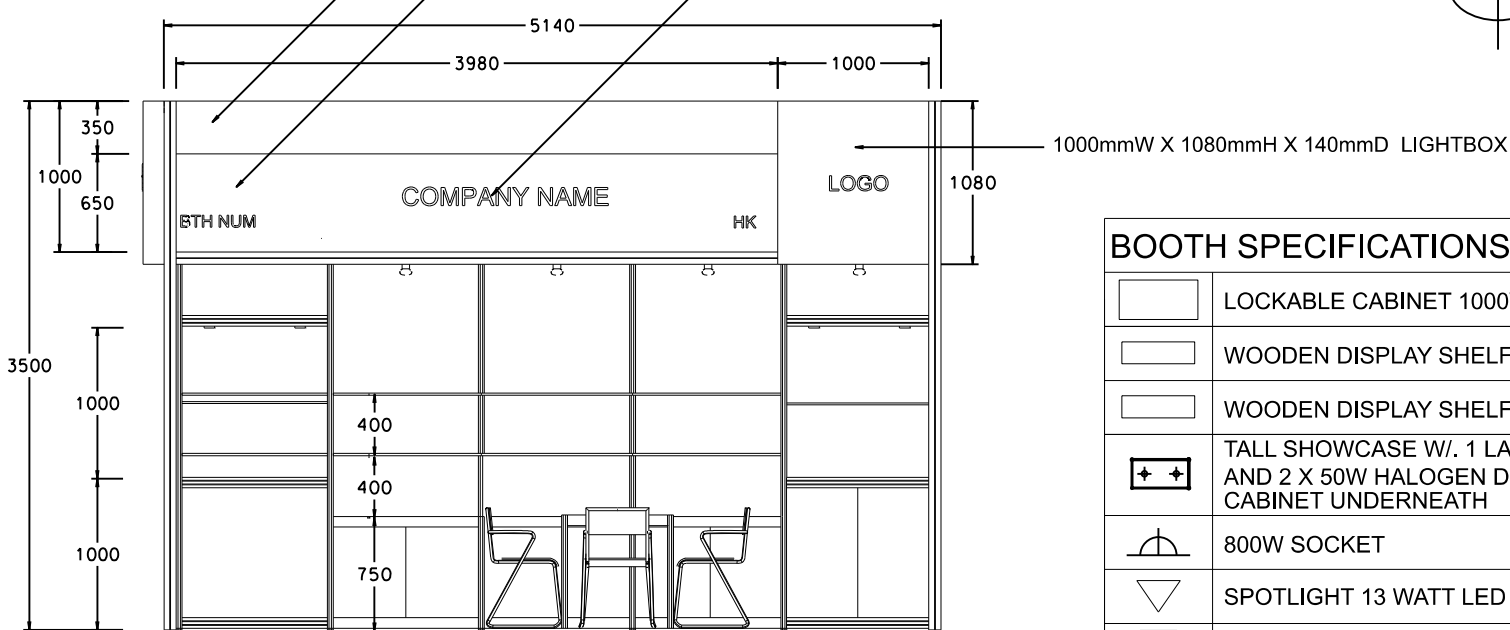

OPTION F (TALL SHOWCASE - GREY)

5M x 3M Hall of Fame Booth (Left Corner)

五米乘三米品牌薈萃廊特級攤位 (左邊角位)

CONCEALED LIGHT TROUGH TO HIGHLIGHT COMPANY FASCIA (IN GREY STICKER RESPECT M3172/PANTONE 431C)

TALL SHOWCASE IN GREY STICKER RESPECT M3172 W/ 1 LAYER OF GLASS SHELF AND 2 X 50W HALOGEN DOWNLIGHT (NO DOOR) CABINET UNDERNEATH

STICKER RESPECT M3172 /PANTONE 431C (GREY COLOR)

FASCIA BACKGROUND IN LIGHT GREY COLOUR, OR074,PANTONE:COOLGREY 7

CO. NAME LETTERS IN WHITE

BOOTH SPECIFICATIONS		QTY.
	LOCKABLE CABINET 1000W x 500D x 750H mm	4
	WOODEN DISPLAY SHELF FLAT (3000W X 300D mm)	2
	WOODEN DISPLAY SHELF FLAT (1000W X 300D mm)	2
	TALL SHOWCASE W/ 1 LAYER OF GLASS SHELF AND 2 X 50W HALOGEN DOWNLIGHT (NO GLASS DOOR), CABINET UNDERNEATH	2
	800W SOCKET	3
	SPOTLIGHT 13 WATT LED LAMP (YELLOW LIGHT)	7
	700W x 700D x 750H mm MEETING TABLE	1
	BLACK LEATHER CHAIR	3
	CEILING BEAM	5M
	RUBBISH BIN & CARPET (15sqm.)	