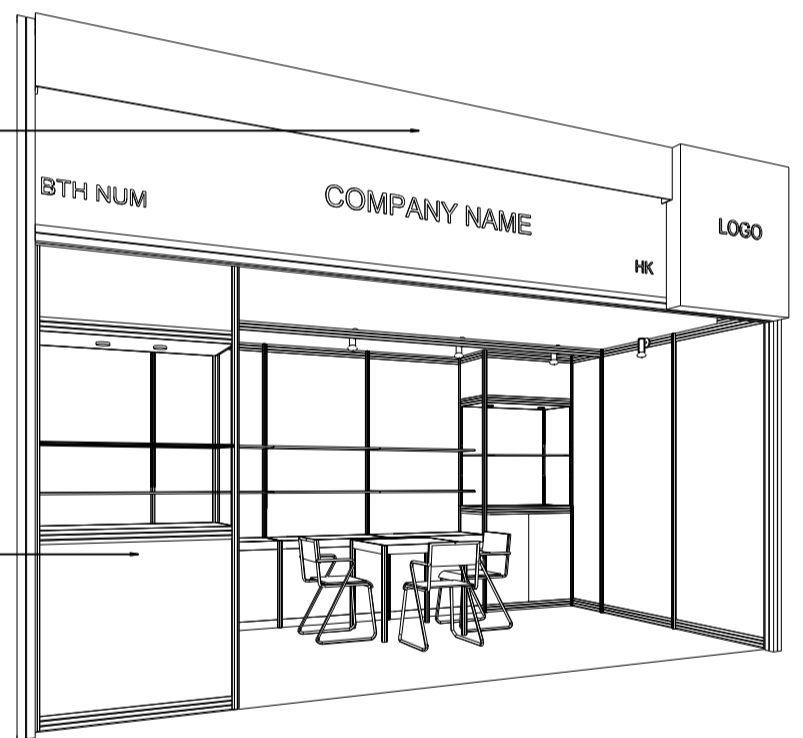

OPTION F (TALL SHOWCASE - GREY)

5M x 3M Hall of Fame Booth

五米乘三米品牌薈萃廊特級攤位

LOCKABLE CABINET IN GREY STICKER RESPECT M3172 W/ 2 LAYERS OF WOODEN DISPLAY SHELF

TALL SHOWCASE W/ 1 LAYER OF GLASS SHELF AND 2 X 50W HALOGEN DOWNLIGHT NO DOOR, CABINET UNDERNEATH (IN GREY STICKER RESPECT M3172)

800W SOCKET

SPOTLIGHT 13 WATT LED LAMP (YELLOW LIGHT)

ALL PANEL ARE IN 2.5MH ONLY

700 X 700 X 750mmH MEETING TABLE W/ 3 CHAIRS

TALL SHOWCASE IN GREY STICKER RESPECT M3172 W/ 1 LAYER OF GLASS SHELF AND 2 X 50W HALOGEN DOWNLIGHT (NO DOOR) CABINET UNDERNEATH

1000mmW X 1080mmH X 140mmD LIGHTBOX

PLAN

CONCEALED LIGHT TROUGH TO HIGHLIGHT COMPANY FASCIA (IN GREY STICKER RESPECT M3172/PANTONE 431C)

PERSPECTIVE

TALL SHOWCASE IN GREY STICKER RESPECT M3172 W/ 1 LAYER OF GLASS SHELF AND 2 X 50W HALOGEN DOWNLIGHT (NO DOOR) CABINET UNDERNEATH

STICKER RESPECT M3172 /PANTONE 431C (GREY COLOR)

FASCIA BACKGROUND IN LIGHT GREY COLOUR, OR074,PANTONE:COOLGREY 7

CO. NAME LETTERS IN WHITE

ELEVATION

BOOTH SPECIFICATIONS

QTY.

	LOCKABLE CABINET 1000W x 500D x 750H mm	4
	WOODEN DISPLAY SHELF FLAT (3000W X 300D mm)	2
	WOODEN DISPLAY SHELF FLAT (1000W X 300D mm)	2
	TALL SHOWCASE W/ 1 LAYER OF GLASS SHELF AND 2 X 50W HALOGEN DOWNLIGHT (NO GLASS DOOR), CABINET UNDERNEATH	2
	800W SOCKET	3
	SPOTLIGHT 13 WATT LED LAMP (YELLOW LIGHT)	7
	700W x 700D x 750H mm MEETING TABLE	1
	BLACK LEATHER CHAIR	3
	CEILING BEAM	5M
	RUBBISH BIN & CARPET (15sqm.)	