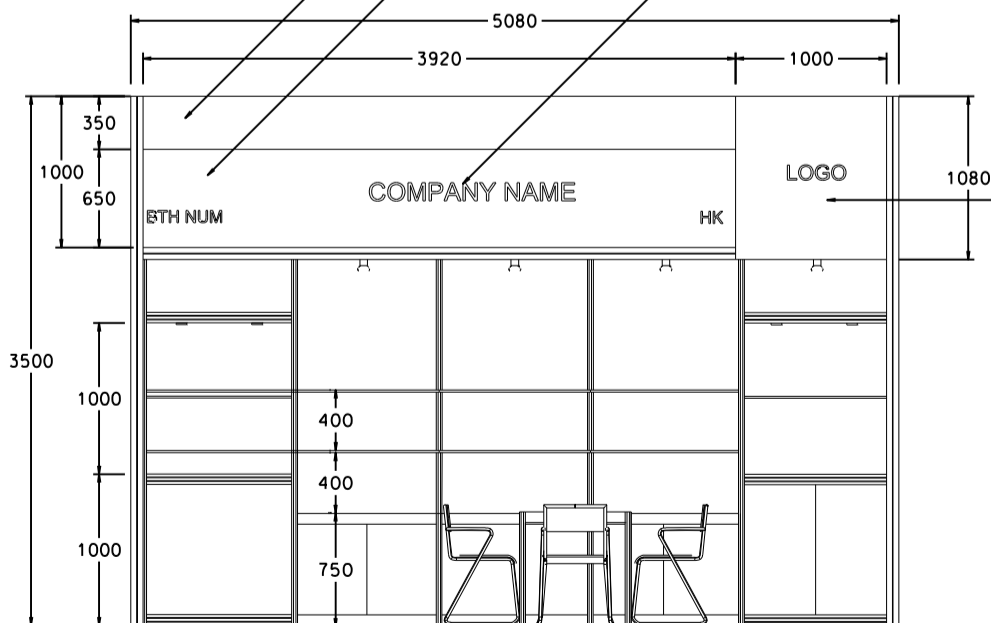

OPTION F (TALL SHOWCASE - GREY)

5M x 3M Hall of Fame Booth

五米乘三米品牌薈萃廊特級攤位

LOCKABLE CABINET IN GREY STICKER RESPECT M3172 W/ 2 LAYERS OF WOODEN DISPLAY SHELF

TALL SHOWCASE W/ 1 LAYER OF GLASS SHELF AND 2 X 50W HALOGEN DOWNLIGHT NO DOOR, CABINET UNDERNEATH (IN GREY STICKER RESPECT M3172)

800W SOCKET

SPOTLIGHT 13 WATT LED LAMP (YELLOW LIGHT)

ALL PANEL ARE IN 2.5MH ONLY

700 X 700 X 750mmH MEETING TABLE W/ 3 CHAIRS

TALL SHOWCASE IN GREY STICKER RESPECT M3172 W/ 1 LAYER OF GLASS SHELF AND 2 X 50W HALOGEN DOWNLIGHT (NO DOOR) CABINET UNDERNEATH

1000mmW X 1080mmH X 140mmD LIGHTBOX

PLAN

CONCEALED LIGHT TROUGH TO HIGHLIGHT COMPANY FASCIA (IN GREY STICKER RESPECT M3172/PANTONE 431C)

PERSPECTIVE

TALL SHOWCASE IN GREY STICKER RESPECT M3172 W/ 1 LAYER OF GLASS SHELF AND 2 X 50W HALOGEN DOWNLIGHT (NO DOOR) CABINET UNDERNEATH

STICKER RESPECT M3172 /PANTONE 431C (GREY COLOR)

FASCIA BACKGROUND IN LIGHT GREY COLOUR, OR074,PANTONE:COOLGREY 7

CO. NAME LETTERS IN WHITE

ELEVATION

BOOTH SPECIFICATIONS

QTY.

	LOCKABLE CABINET 1000W x 500D x 750H mm	4
	WOODEN DISPLAY SHELF FLAT (3000W X 300D mm)	2
	WOODEN DISPLAY SHELF FLAT (1000W X 300D mm)	2
	TALL SHOWCASE W/ 1 LAYER OF GLASS SHELF AND 2 X 50W HALOGEN DOWNLIGHT (NO GLASS DOOR), CABINET UNDERNEATH	2
	800W SOCKET	3
	SPOTLIGHT 13 WATT LED LAMP (YELLOW LIGHT)	7
	700W x 700D x 750H mm MEETING TABLE	1
	BLACK LEATHER CHAIR	3
	CEILING BEAM	5M
	RUBBISH BIN & CARPET (15sqm.)	