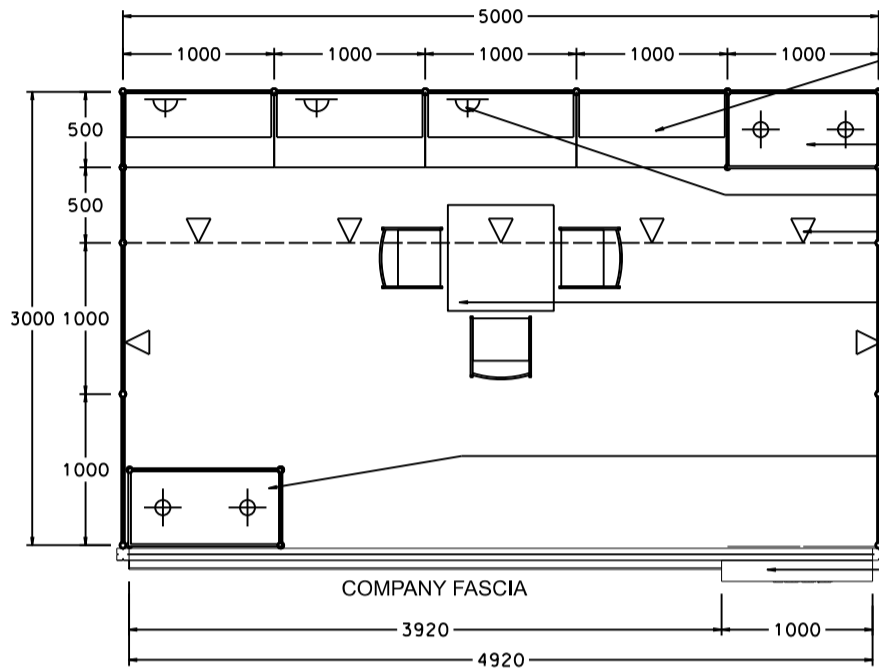

OPTION F (TALL SHOWCASE - GREY)

5M x 3M Hall of Fame Booth

五米乘三米品牌薈萃廊特級攤位

LOCKABLE CABINET IN GREY STICKER RESPECT M3172 W/ 2 LAYERS OF WOODEN DISPLAY SHELF

TALL SHOWCASE W/ 1 LAYER OF GLASS SHELF AND 2 X 50W HALOGEN DOWNLIGHT NO DOOR, CABINET UNDERNEATH (IN GREY STICKER RESPECT M3172)

800W SOCKET

SPOTLIGHT 13 WATT LED LAMP (YELLOW LIGHT)

ALL PANEL ARE IN 2.5MH ONLY

700 X 700 X 750mmH MEETING TABLE W/ 3 CHAIRS

TALL SHOWCASE IN GREY STICKER RESPECT M3172 W/ 1 LAYER OF GLASS SHELF AND 2 X 50W HALOGEN DOWNLIGHT (NO DOOR) CABINET UNDERNEATH

1000mmW X 1080mmH X 140mmD LIGHTBOX

PLAN

CONCEALED LIGHT TROUGH TO HIGHLIGHT COMPANY FASCIA (IN GREY STICKER RESPECT M3172/PANTONE 431C)

PERSPECTIVE

TALL SHOWCASE IN GREY STICKER RESPECT M3172 W/ 1 LAYER OF GLASS SHELF AND 2 X 50W HALOGEN DOWNLIGHT (NO DOOR) CABINET UNDERNEATH

STICKER RESPECT M3172 /PANTONE 431C (GREY COLOR)

FASCIA BACKGROUND IN LIGHT GREY COLOUR, OR074,PANTONE:COOLGREY 7

CO. NAME LETTERS IN WHITE

ELEVATION

BOOTH SPECIFICATIONS

QTY.

	LOCKABLE CABINET 1000W x 500D x 750H mm	4
	WOODEN DISPLAY SHELF FLAT (3000W X 300D mm)	2
	WOODEN DISPLAY SHELF FLAT (1000W X 300D mm)	2
	TALL SHOWCASE W/ 1 LAYER OF GLASS SHELF AND 2 X 50W HALOGEN DOWNLIGHT (NO GLASS DOOR), CABINET UNDERNEATH	2
	800W SOCKET	3
	SPOTLIGHT 13 WATT LED LAMP (YELLOW LIGHT)	7
	700W x 700D x 750H mm MEETING TABLE	1
	BLACK LEATHER CHAIR	3
	CEILING BEAM	5M
	RUBBISH BIN & CARPET (15sqm.)	