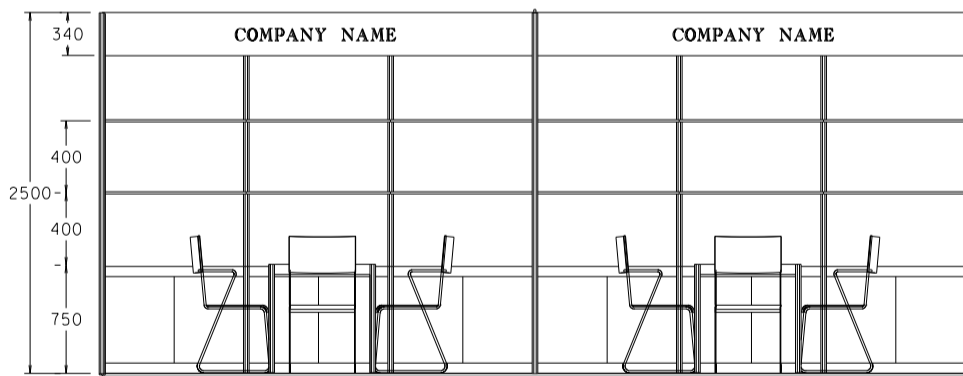

6M x 3M Standard Booth

六米乘三米標準攤位

PLAN

PERSPECTIVE

ELEVATION

BOOTH SPECIFICATIONS		QTY.
	1000W x 500D x 750H LOCKABLE CABINET	6
	3000W x 300D WOODEN DISPLAY SHELF	4
	23W ENERGY SAVING LAMP SPOTLIGHT (YELLOW LIGHT)	6
	23W ENERGY SAVING LAMP LONGARMED SPOTLIGHT (YELLOW LIGHT)	4
	800W SOCKET	2
	700W x 700D x 750H MEETING TABLE	2
	BLACK LEATHER CHAIR	6
	CEILING BEAM	9M
	RUBBISH BIN & CARPET (18sqm.)	