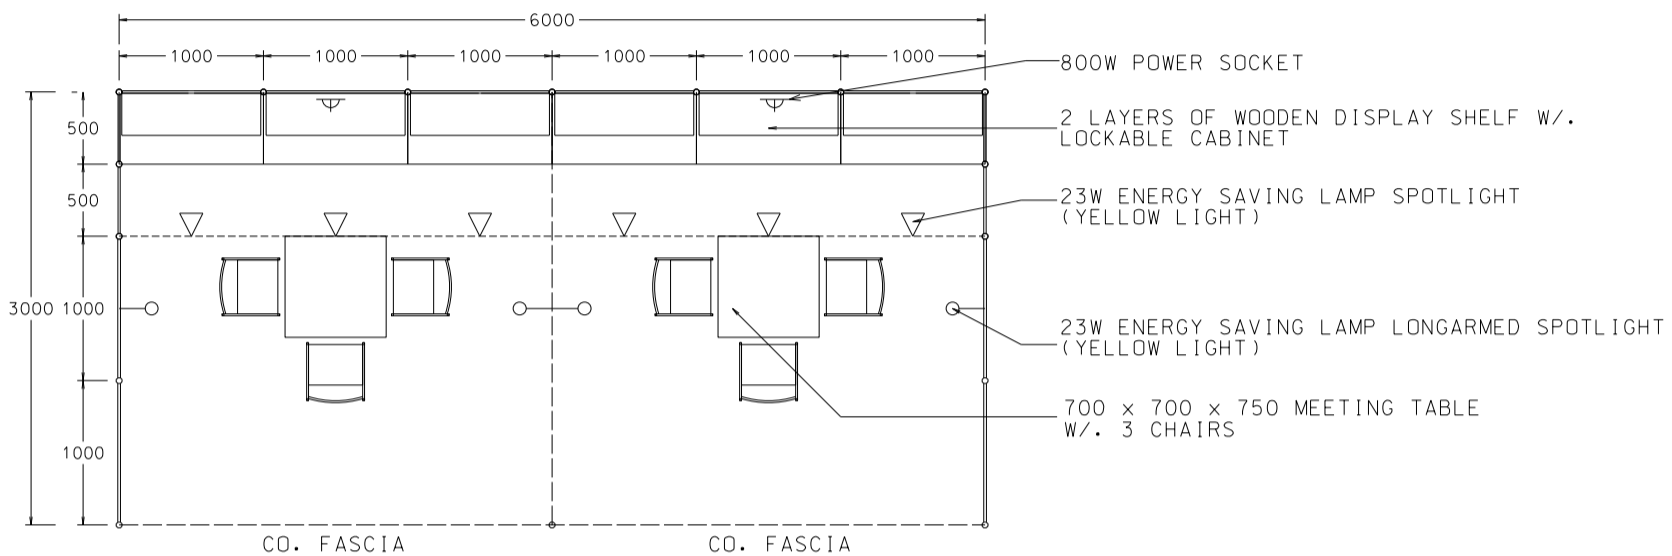

6M x 3M Standard Booth

六米乘三米標準攤位

PLAN

PERSPECTIVE

ELEVATION

BOOTH SPECIFICATIONS		QTY.
	1000W x 500D x 750H LOCKABLE CABINET	6
	3000W x 300D WOODEN DISPLAY SHELF	4
	23W ENERGY SAVING LAMP SPOTLIGHT (YELLOW LIGHT)	6
	23W ENERGY SAVING LAMP LONGARMED SPOTLIGHT (YELLOW LIGHT)	4
	800W SOCKET	2
	700W x 700D x 750H MEETING TABLE	2
	BLACK LEATHER CHAIR	6
	CEILING BEAM	9M
	RUBBISH BIN & CARPET (18sqm.)	