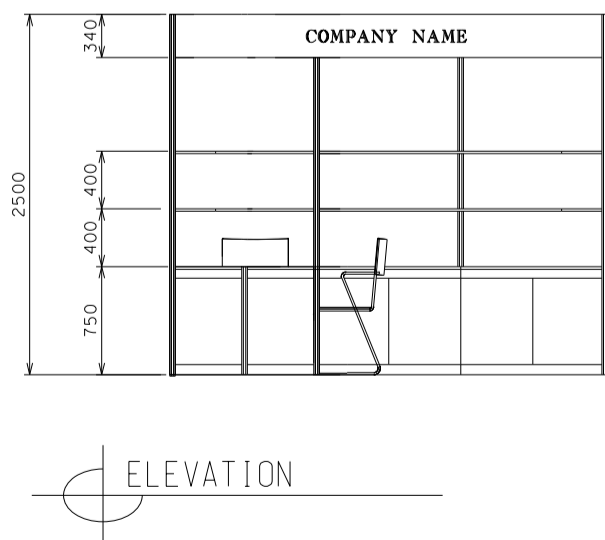

3M x 5M Left Corner Booth

三米乘五米左邊角位攤位

BOOTH SPECIFICATIONS		QTY.
	1000W x 500D x 750H LOCKABLE CABINET	3
	3000W x 300D WOODEN DISPLAY SHELF	2
	2000W x 300D WOODEN DISPLAY SHELF	2
	DISPLAY PLATFORM	1
	23W ENERGY SAVING LAMP SPOTLIGHT (YELLOW LIGHT)	3
	23W ENERGY SAVING LAMP LONGARMED SPOTLIGHT (YELLOW LIGHT)	5
	800W SOCKET	1
	700W x 700D x 750H MEETING TABLE	1
	BLACK LEATHER CHAIR	3
	CEILING BEAM	3M
	RUBBISH BIN & CARPET (15sqm.)	