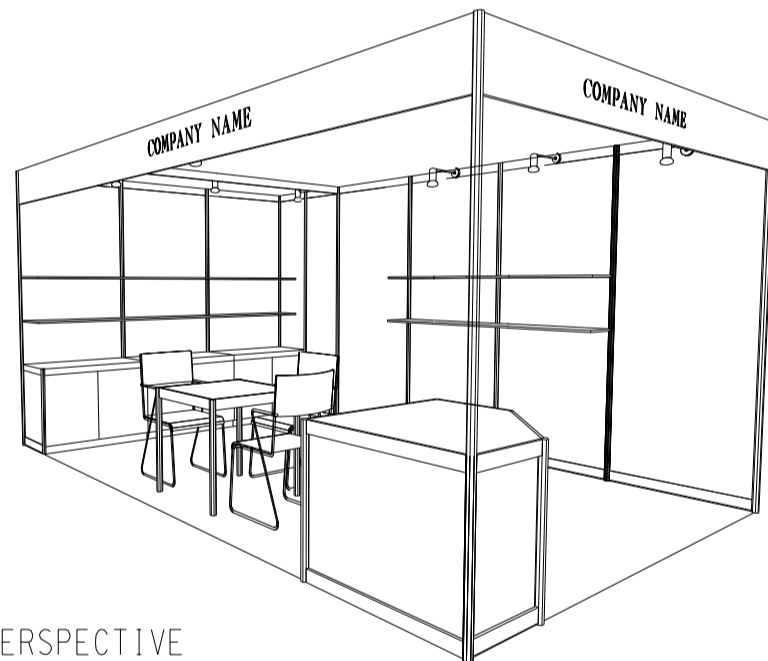

3M x 5M Left Corner Booth

三米乘五米左邊角位攤位

BOOTH SPECIFICATIONS		QTY.
	1000W x 500D x 750H LOCKABLE CABINET	3
	3000W x 300D WOODEN DISPLAY SHELF	2
	2000W x 300D WOODEN DISPLAY SHELF	2
	DISPLAY PLATFORM	1
	23W ENERGY SAVING LAMP SPOTLIGHT (YELLOW LIGHT)	3
	23W ENERGY SAVING LAMP LONGARMED SPOTLIGHT (YELLOW LIGHT)	5
	800W SOCKET	1
	700W x 700D x 750H MEETING TABLE	1
	BLACK LEATHER CHAIR	3
	CEILING BEAM	3M
	RUBBISH BIN & CARPET (15sqm.)	