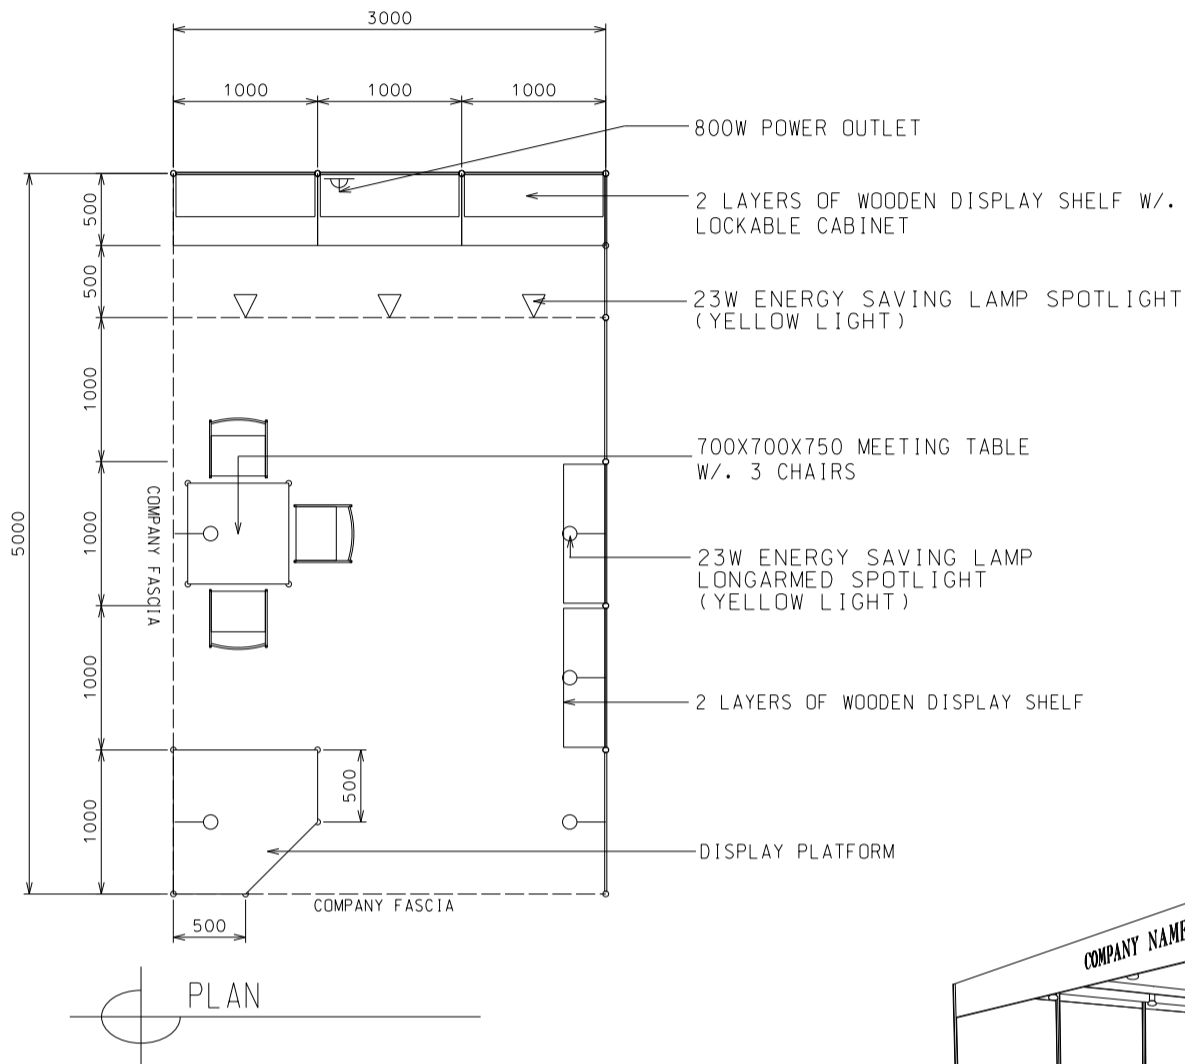

3M x 5M Left Corner Booth

三米乘五米左邊角位攤位

BOOTH SPECIFICATIONS		QTY.
	1000W x 500D x 750H LOCKABLE CABINET	3
	3000W x 300D WOODEN DISPLAY SHELF	2
	2000W x 300D WOODEN DISPLAY SHELF	2
	DISPLAY PLATFORM	1
	23W ENERGY SAVING LAMP SPOTLIGHT (YELLOW LIGHT)	3
	23W ENERGY SAVING LAMP LONGARMED SPOTLIGHT (YELLOW LIGHT)	5
	800W SOCKET	1
	700W x 700D x 750H MEETING TABLE	1
	BLACK LEATHER CHAIR	3
	CEILING BEAM	3M
	RUBBISH BIN & CARPET (15sqm.)	